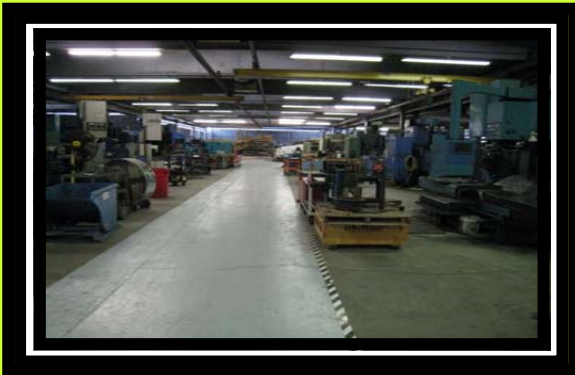

Industrial

Vertical Screw

Conveyors

We manufacture standard models in sizes and capacities in Carbon Steel or Stainless Steel Construction demonstrated by our years of experience to best fit the needs of most applications. Larger sizes and models with special features are always available on request to fit your needs. Our engineering department is ready to help you design the right equipment to meet the special needs of your application.

ISC Industrial

Bulk Material Handling Equipment

Since 1976

120,000 Sq Ft Facility

CNC Machining

Service * Quality * Experience

Customer Service

www.iscmfg.com